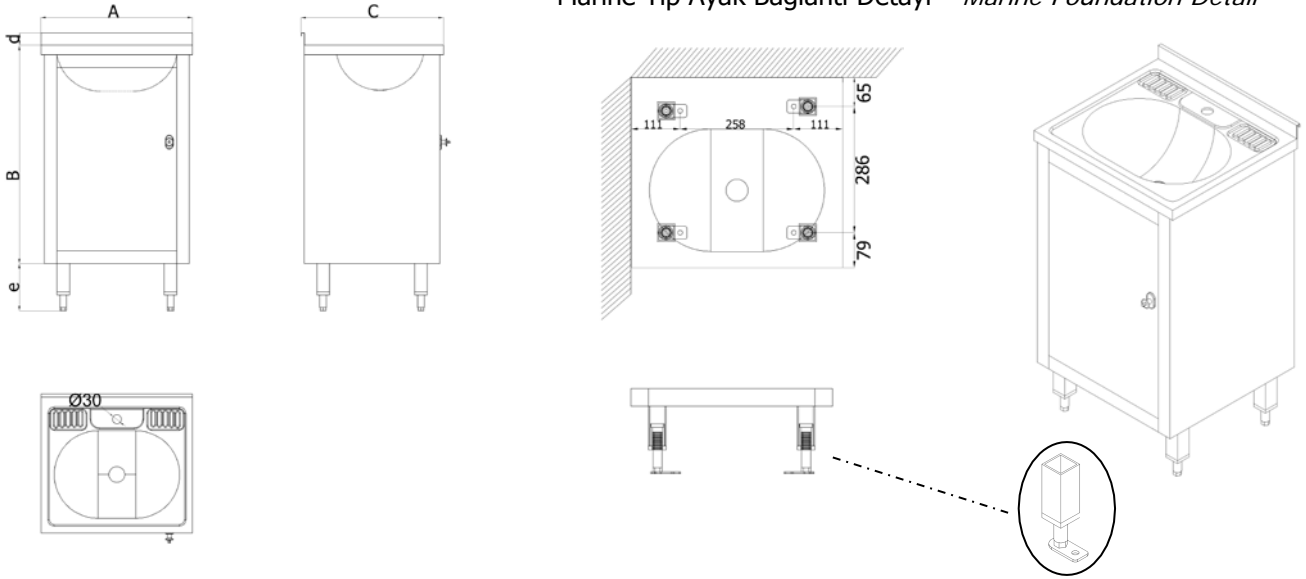

- ❖ Marine tip ayak opsiyonu için lütfen opsiyonlar bölümüne bakınız
- Please check options section for marine feet

	A (mm)	B (mm)	C (mm)	d (mm)	e (mm)	Ağırlık / Weight(kg)
01042001	480	290	440	40	--	4
010420Pe01	480	290	440	40	--	6
010420Ta01	480	850	440	40	--	10
010420Tr01	480	850	440	40	--	13
010420Da01	480	700	440	40	150	16