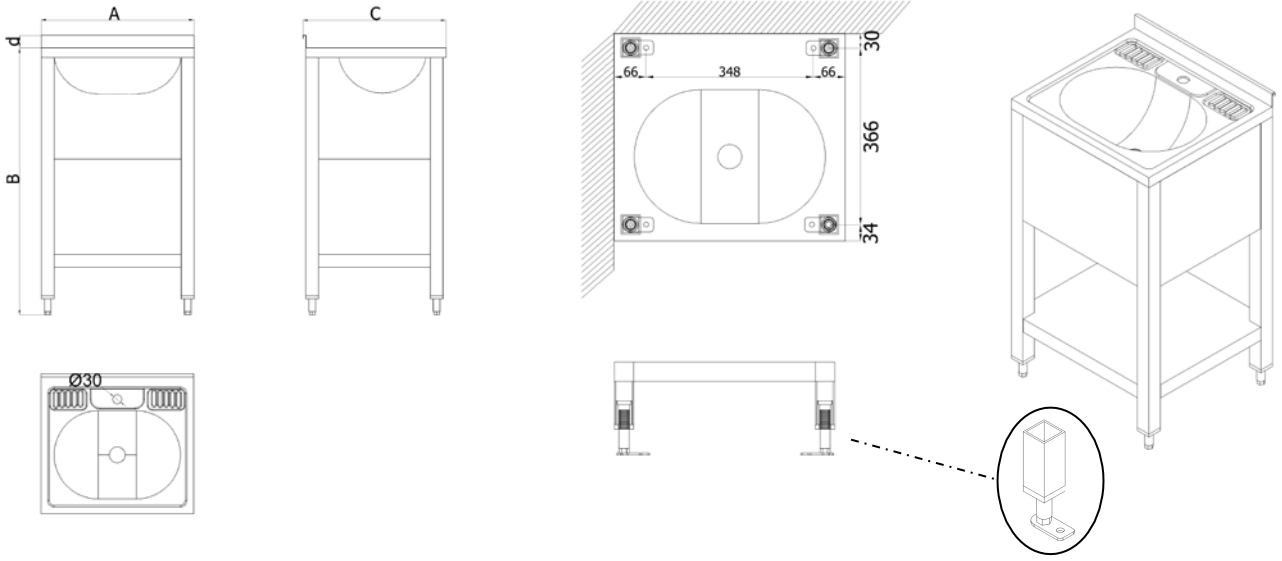

Model : 010420Tr01

Marine Tip Ayak Bağlantı Detayı – Marine Foundation Detail

Model : 010420Da01

Marine Tip Ayak Bağlantı Detayı – Marine Foundation Detail