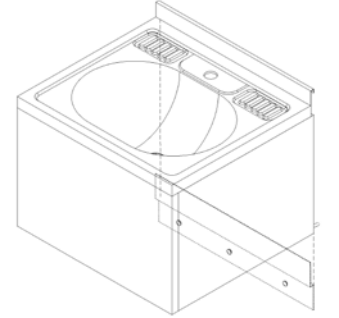

- 304 Quality 18/8 CrNi stainless steel material
- Weldless sink, 2 pcs. of soap dishes on sides
- Wall mounted, w/leg, w/ bottom shelf, w/ cupboard models
- 4 pcs. of adjustable plastic legs to adjust the height of the unit according to shape of the ground
- Sink size (mm) : 395x280x140 mm
- Optional marine feet and rolling bars for marine use
- Lock option for model w/ cupboard

**Model : 01042001**

**Montaj Detayı – Assembly Detail**

**Model : 010412Pe01**

**Montaj Detayı – Assembly Detail**

**Model : 010420Ta01**

**Marine Tip Ayak Bağlantı Detayı – Marine Foundation Detail**

**Marine Tip Ayak – Marine Feet.**