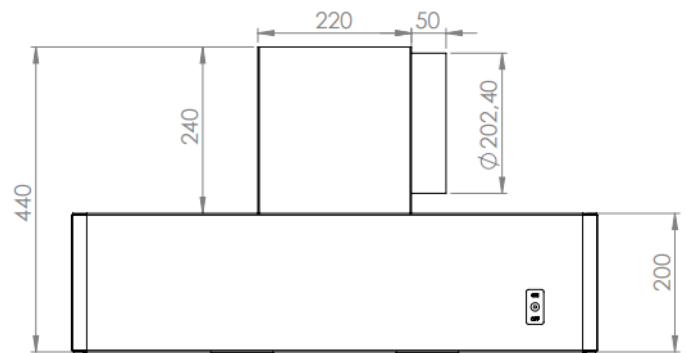

**Model: 0604-01.00**

---

- 304 Quality 18/8 CrNi stainless steel material.
- On-off switch
- Easy to clean filters
- Easy to install design
- Rounded corners to prevent injuries
- Led spot light

A	B
CAN BE CHANGED BETWEEN 700-1000 MM	CAN BE CHANGED BETWEEN 400-500MM