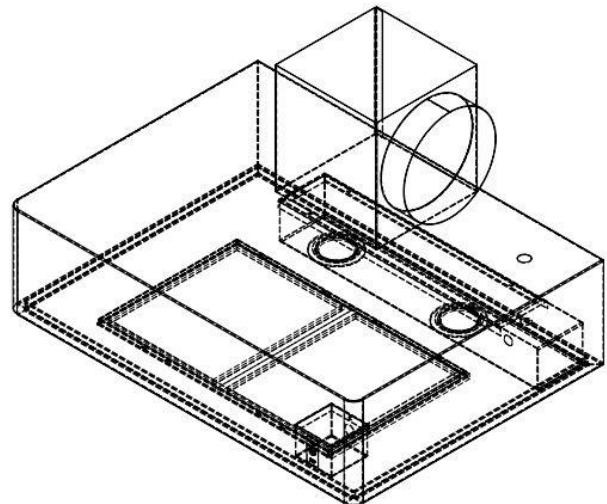

**Model: 0604-01.00**

---

- 304 Quality 18/8 CrNi stainless steel material.
- On-off switch
- Easy to clean filters
- Easy to install design
- Rounded corners to prevent injuries
- Led spot light

A	B
CAN BE CHANGED BETWEEN 700-1000 MM	CAN BE CHANGED BETWEEN 400-500MM