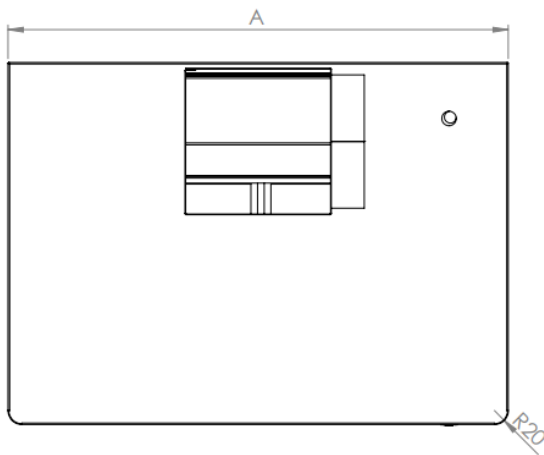

**Model: 0604-01.00**

---

- 304 Quality 18/8 CrNi stainless steel material.
- On-off switch
- Easy to clean filters
- Easy to install design
- Rounded corners to prevent injuries
- Led spot light

A	B
CAN BE CHANGED BETWEEN 700-1000 MM	CAN BE CHANGED BETWEEN 400-500MM