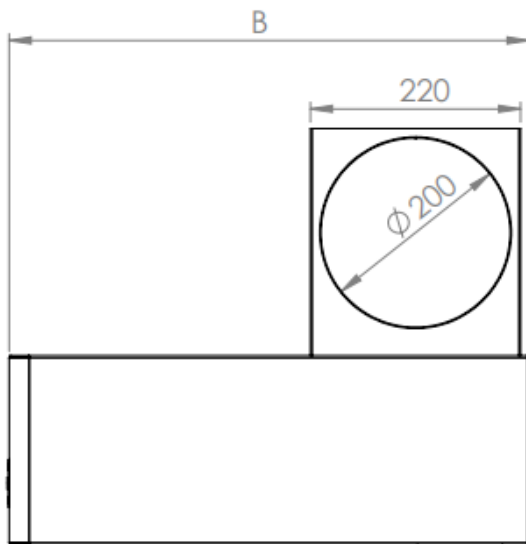

**Model: 0604-01.00**

---

- 304 Quality 18/8 CrNi stainless steel material.
- On-off switch
- Easy to clean filters
- Easy to install design
- Rounded corners to prevent injuries
- Led spot light

A	B
CAN BE CHANGED BETWEEN 700-1000 MM	CAN BE CHANGED BETWEEN 400-500MM