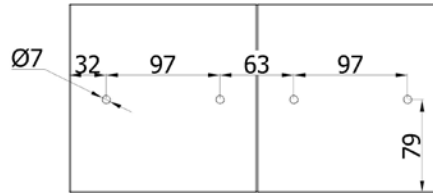

- 304 Quality 18/8 CrNi stainless steel material
- Wall mountable
- Simple design that eases the insallation
- Compact design (On vessels and narrow applications where required)
- Double or more using option depending on using area
- Easily paper changing design

**Model : 51070101Y**

Montaj Detayı  
Assembly detail

**Model : 51070201Y**

Montaj Detayı  
Assembly detail

	A (mm)	B (mm)	C (mm)	D (mm)	Ağırlık / Weight(kg)
Model 51070101Y	160	160	55	94	0.655
Model: 51070201Y	320	160	55	94	1.320